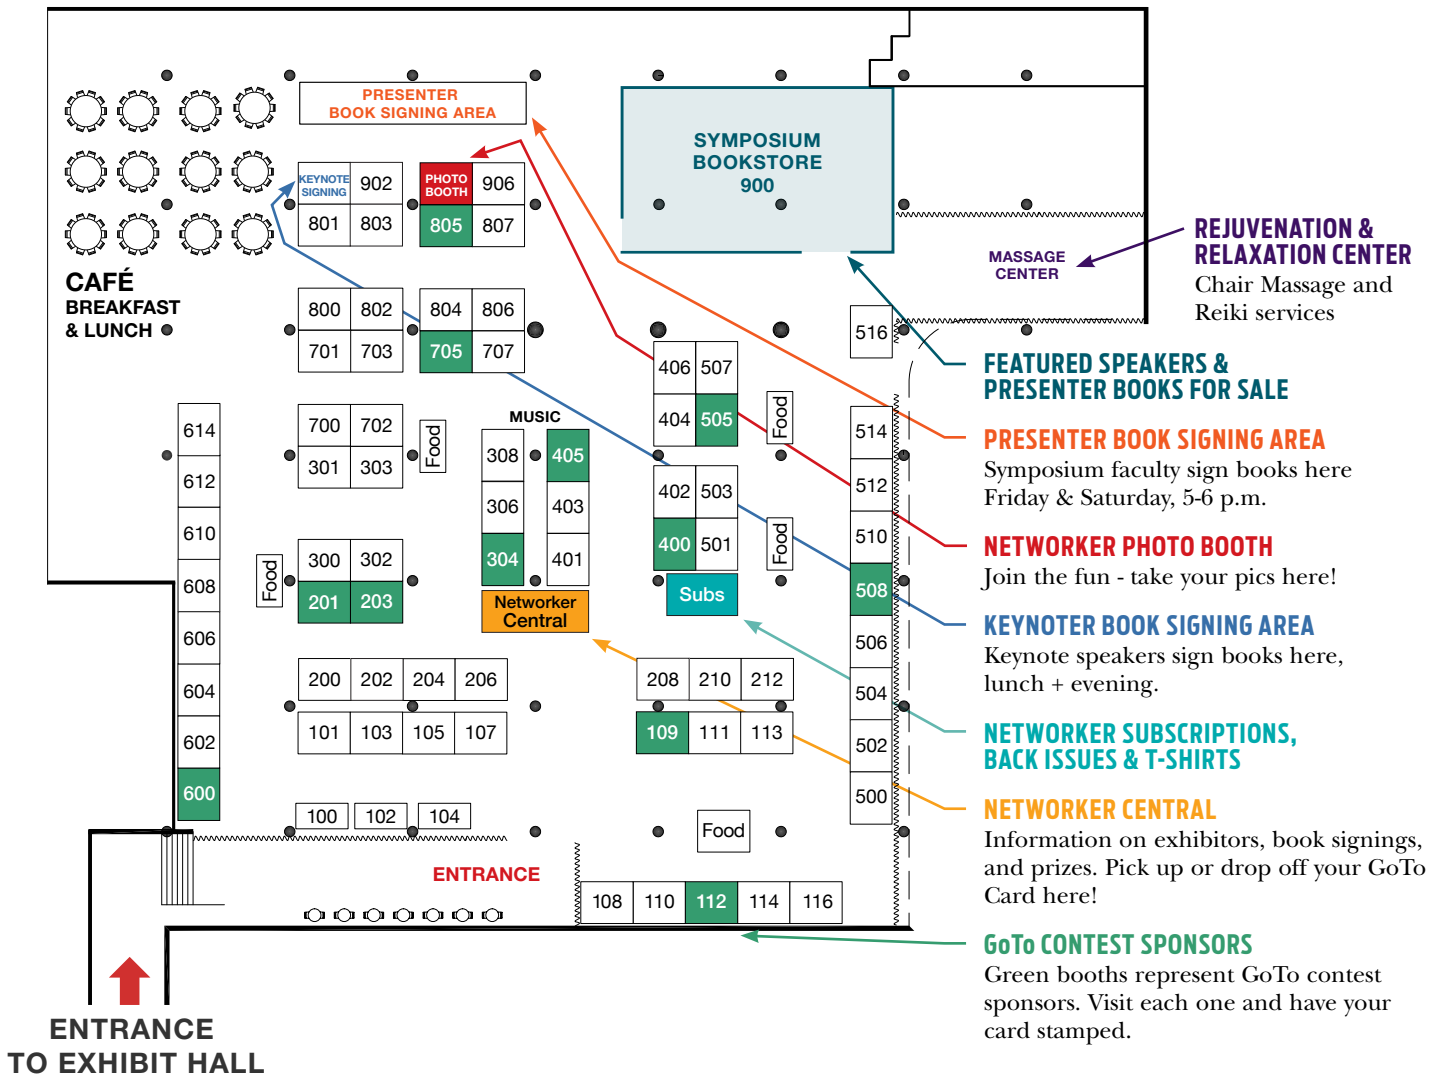

Exhibit Hall & Café!

FREE WIRELESS INTERNET in the Café

Exhibit Hall & Café Hours

Thursday ■ 4:00 – 6:30 p.m.

Friday ■ 7:30 a.m. – 7:00 p.m.

Saturday ■ 7:30 a.m. – 6:30 p.m.